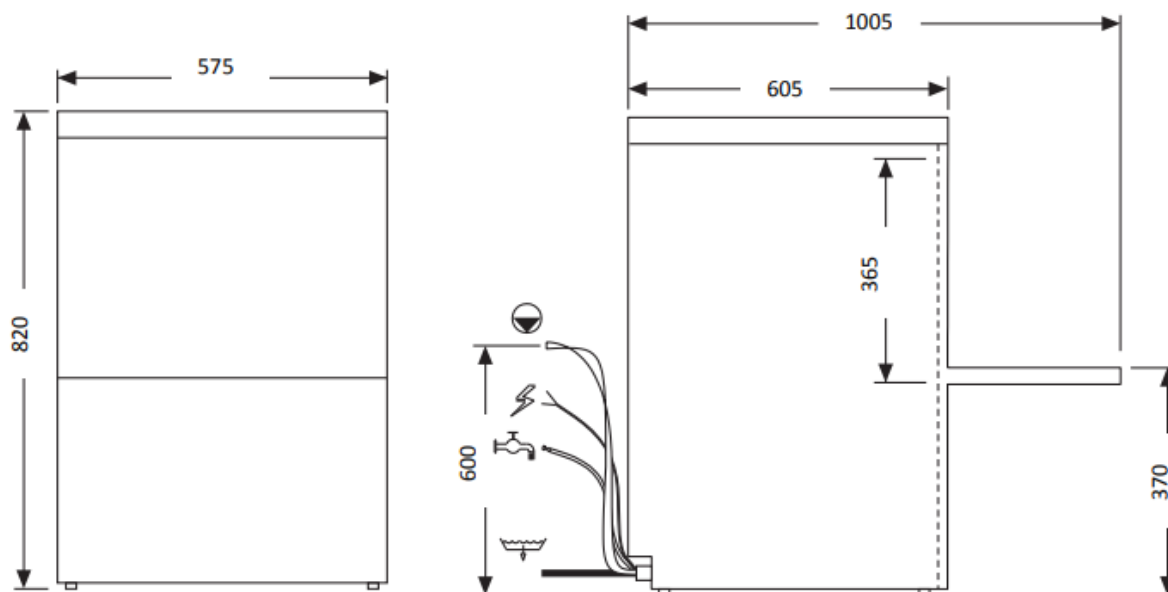

C55WSD

7.5kW 16A
3 Phase

Buttress Group Ltd.
Top Station Road, Brackley,
Northants NN13 7UG, UK

Feet adjustable +10mm. All services must be within 1 metre.